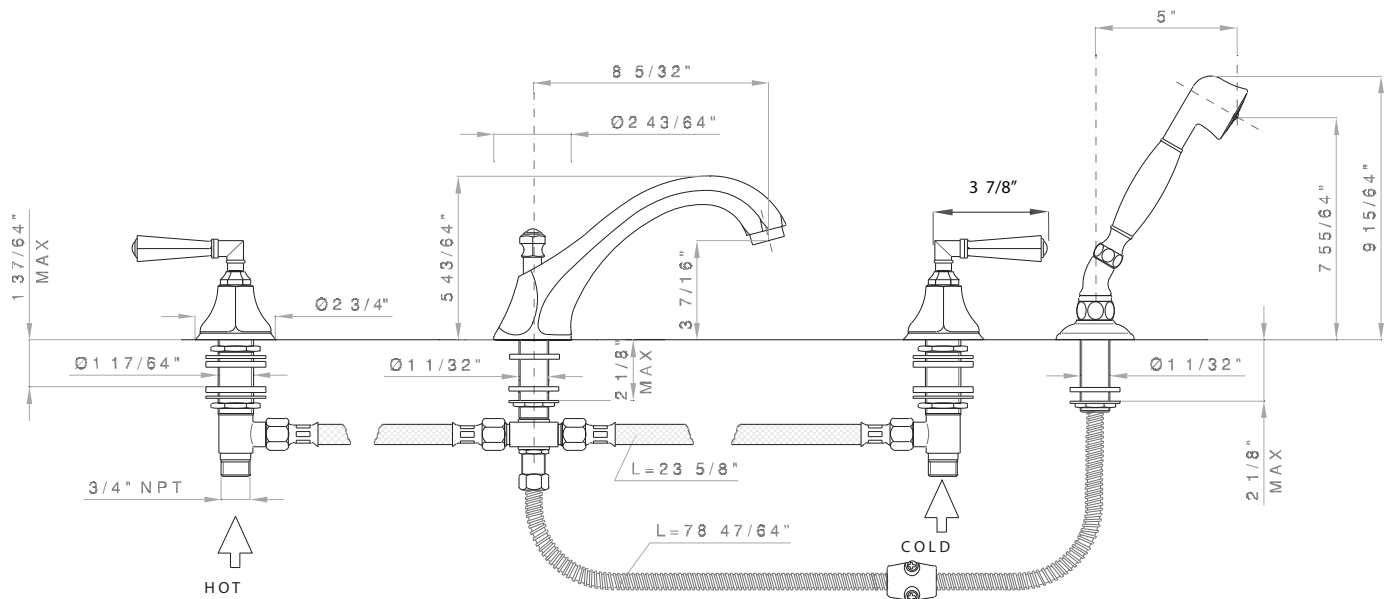

WARRANTY

- Limited Lifetime*

*No warranty on Tuscan Brass finish